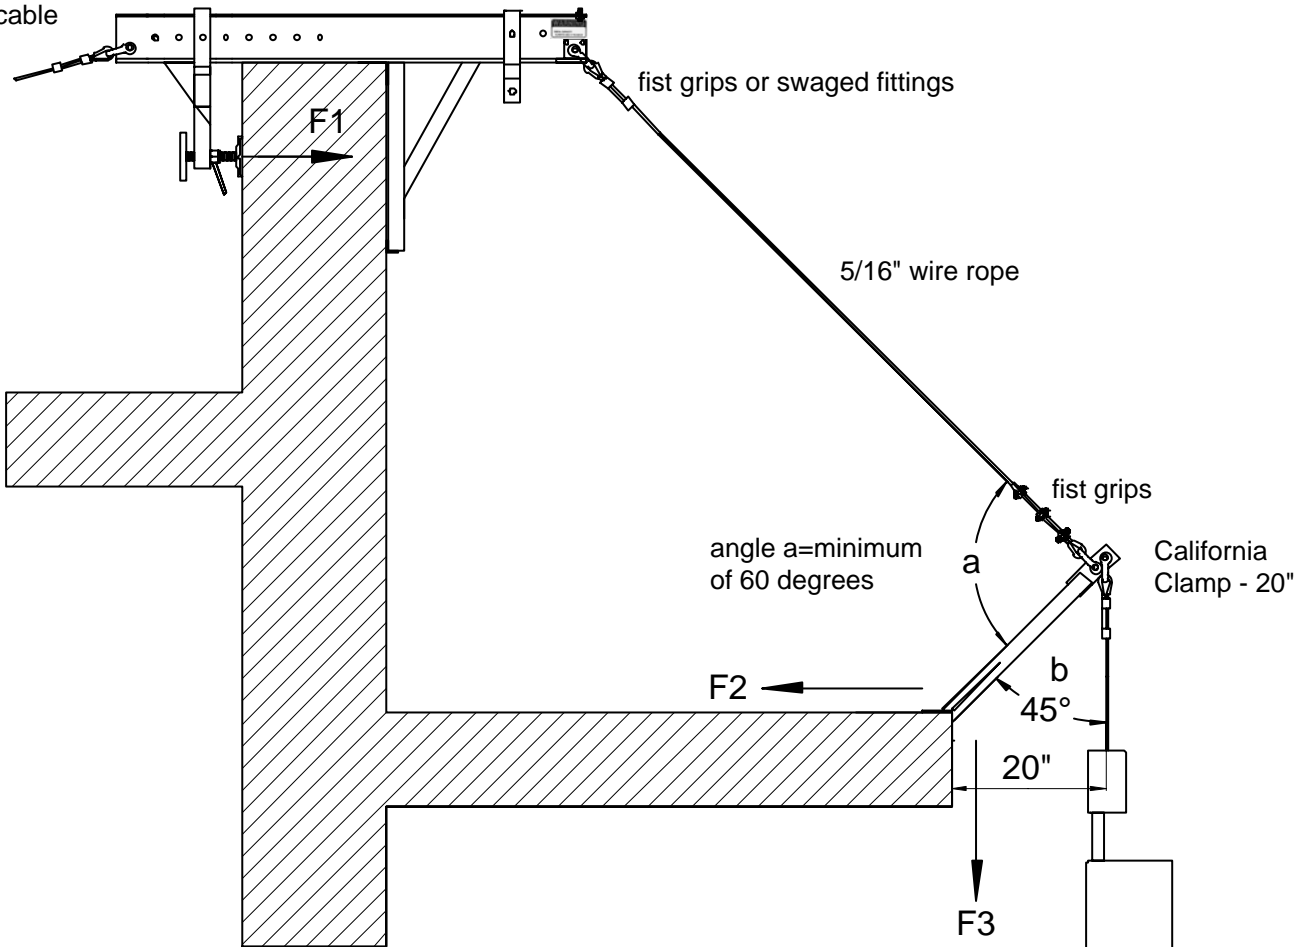

California Clamp

WARNING: DO NOT USE outrigger beam!
 Use parapet clamp or pointload rated cornice hook only.

Tieback cable

1000 lb. hoist capacity

Specifications

Part No.:

520108 - California Clamp - 12"

520109 - California Clamp, 20"

Outreach: 12 and 20 in.

Load Capacity: 1,500 lb.

Dimensions: 32Hx6Dx20W in.

Weight: 14 and 17 lb.

Construction: Steel

Finish: Painted