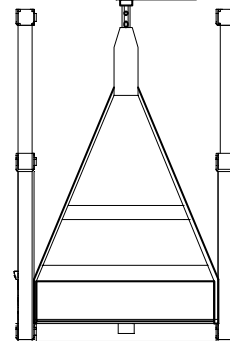

California Clamp

WARNING: DO NOT USE outrigger beam!
 Use parapet clamp or pointload rated cornice hook only.

Tieback cable

1000 lb. hoist capacity

Specifications

Part No.:

520108 - California Clamp - 12"

520109 - California Clamp, 20"

Outreach: 12 and 20 in.

Load Capacity: 1,500 lb.

Dimensions: 32Hx6Dx20W in.

Weight: 14 and 17 lb.

Construction: Steel

Finish: Painted